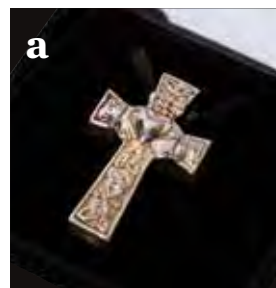

Keep your loved ones close with our keepsake jewellery

- **a. Claddagh Celtic Cross Sterling Silver or Two Tone. $326**
- **b. Striped Cylinder with Crystal Stainless Steel. $108**
- **c. Companion Infinity Love Knot Sterling Silver or Gold-Plated. $326**
- **d. For Eternity Stainless Steel. $69.95**
- **e. Black Bullet Stainless Steel. $79.95**
- **f. Crying Heart Stainless Steel. $99.95**
- **g. Hidden Heart Stainless Steel. $69.95**
- **h. Gold Angel Stainless Steel. $79.95**
- **i. Small Silver Bullet Stainless Steel. $69.95**
- **j. Sabre Tooth Stainless Steel. $99.95**
- **k. Special Teddy Stainless Steel. $79.95**
- **l. Angela's Heart / Footprints Stainless Steel. $99.95**

*Chain not included. Ask to see the full range of jewellery available.